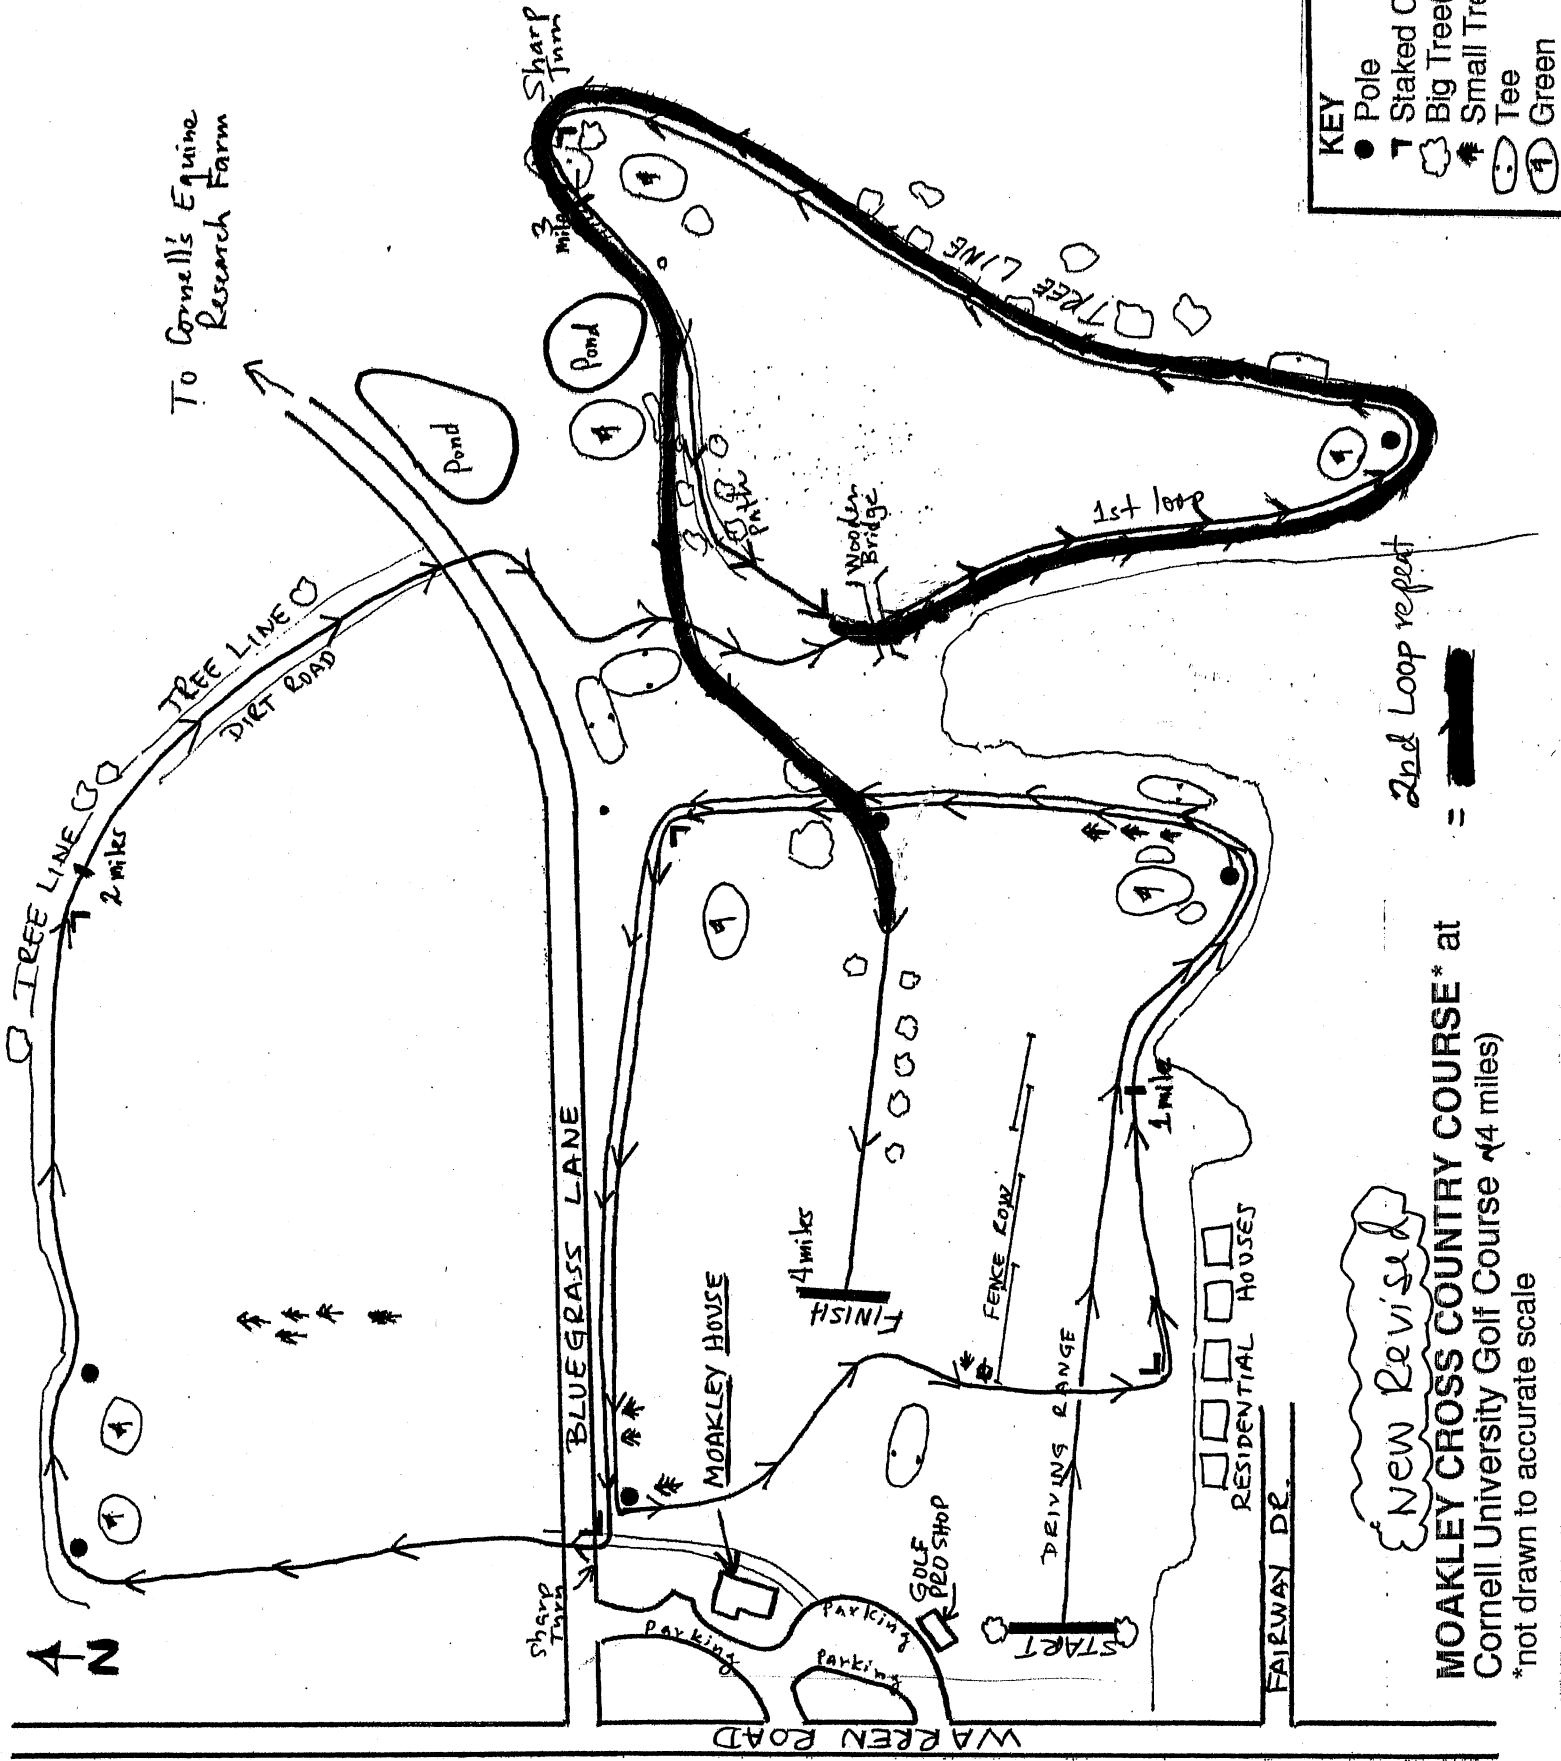

Note: Registration inside front door in lobby of Moakley House; men's and women's locker rooms available with showers; awards and refreshments following race inside Moakley House.

To ↑
Route
13
(1.7mi.)

New Revised

MOAKLEY CROSS COUNTRY COURSE* at
Cornell University Golf Course (4 miles)

*not drawn to accurate scale

To ↓
Cornell

To Cornell's Equine
Research Farm

KEY	
●	Pole
⊥	Staked Corner
☁	Big Tree(s)
⌘	Small Tree(s)
○	Tee
⊙	Green